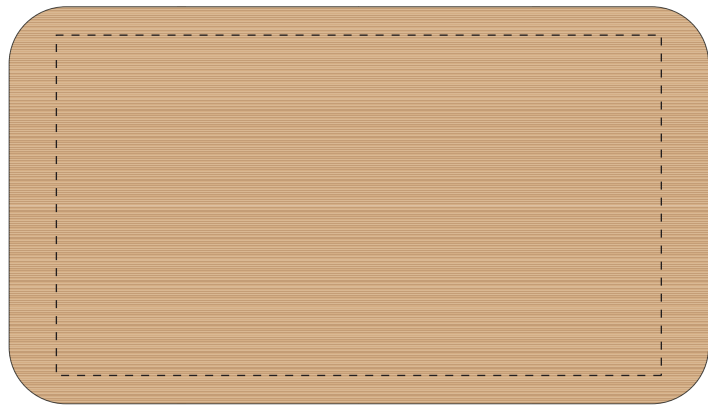

Your Ref:	Quantity:	Product Code: RC0201
Our Ref:	Version: 1	Product Colour: BLACK

PRINTING CONCERNS:

Please note that this product has Sustainability Markings that are not visible from this perspective

We stock this item in the following colours

**PANTONE REFERENCE(S)**

 Full colour printing

ARTWORK SCALE 50%

SIDE VIEW - NOT TO SCALE

Product Image for visualisation
- colours may vary

The dashed line is to demonstrate print area and will not appear on your printed item